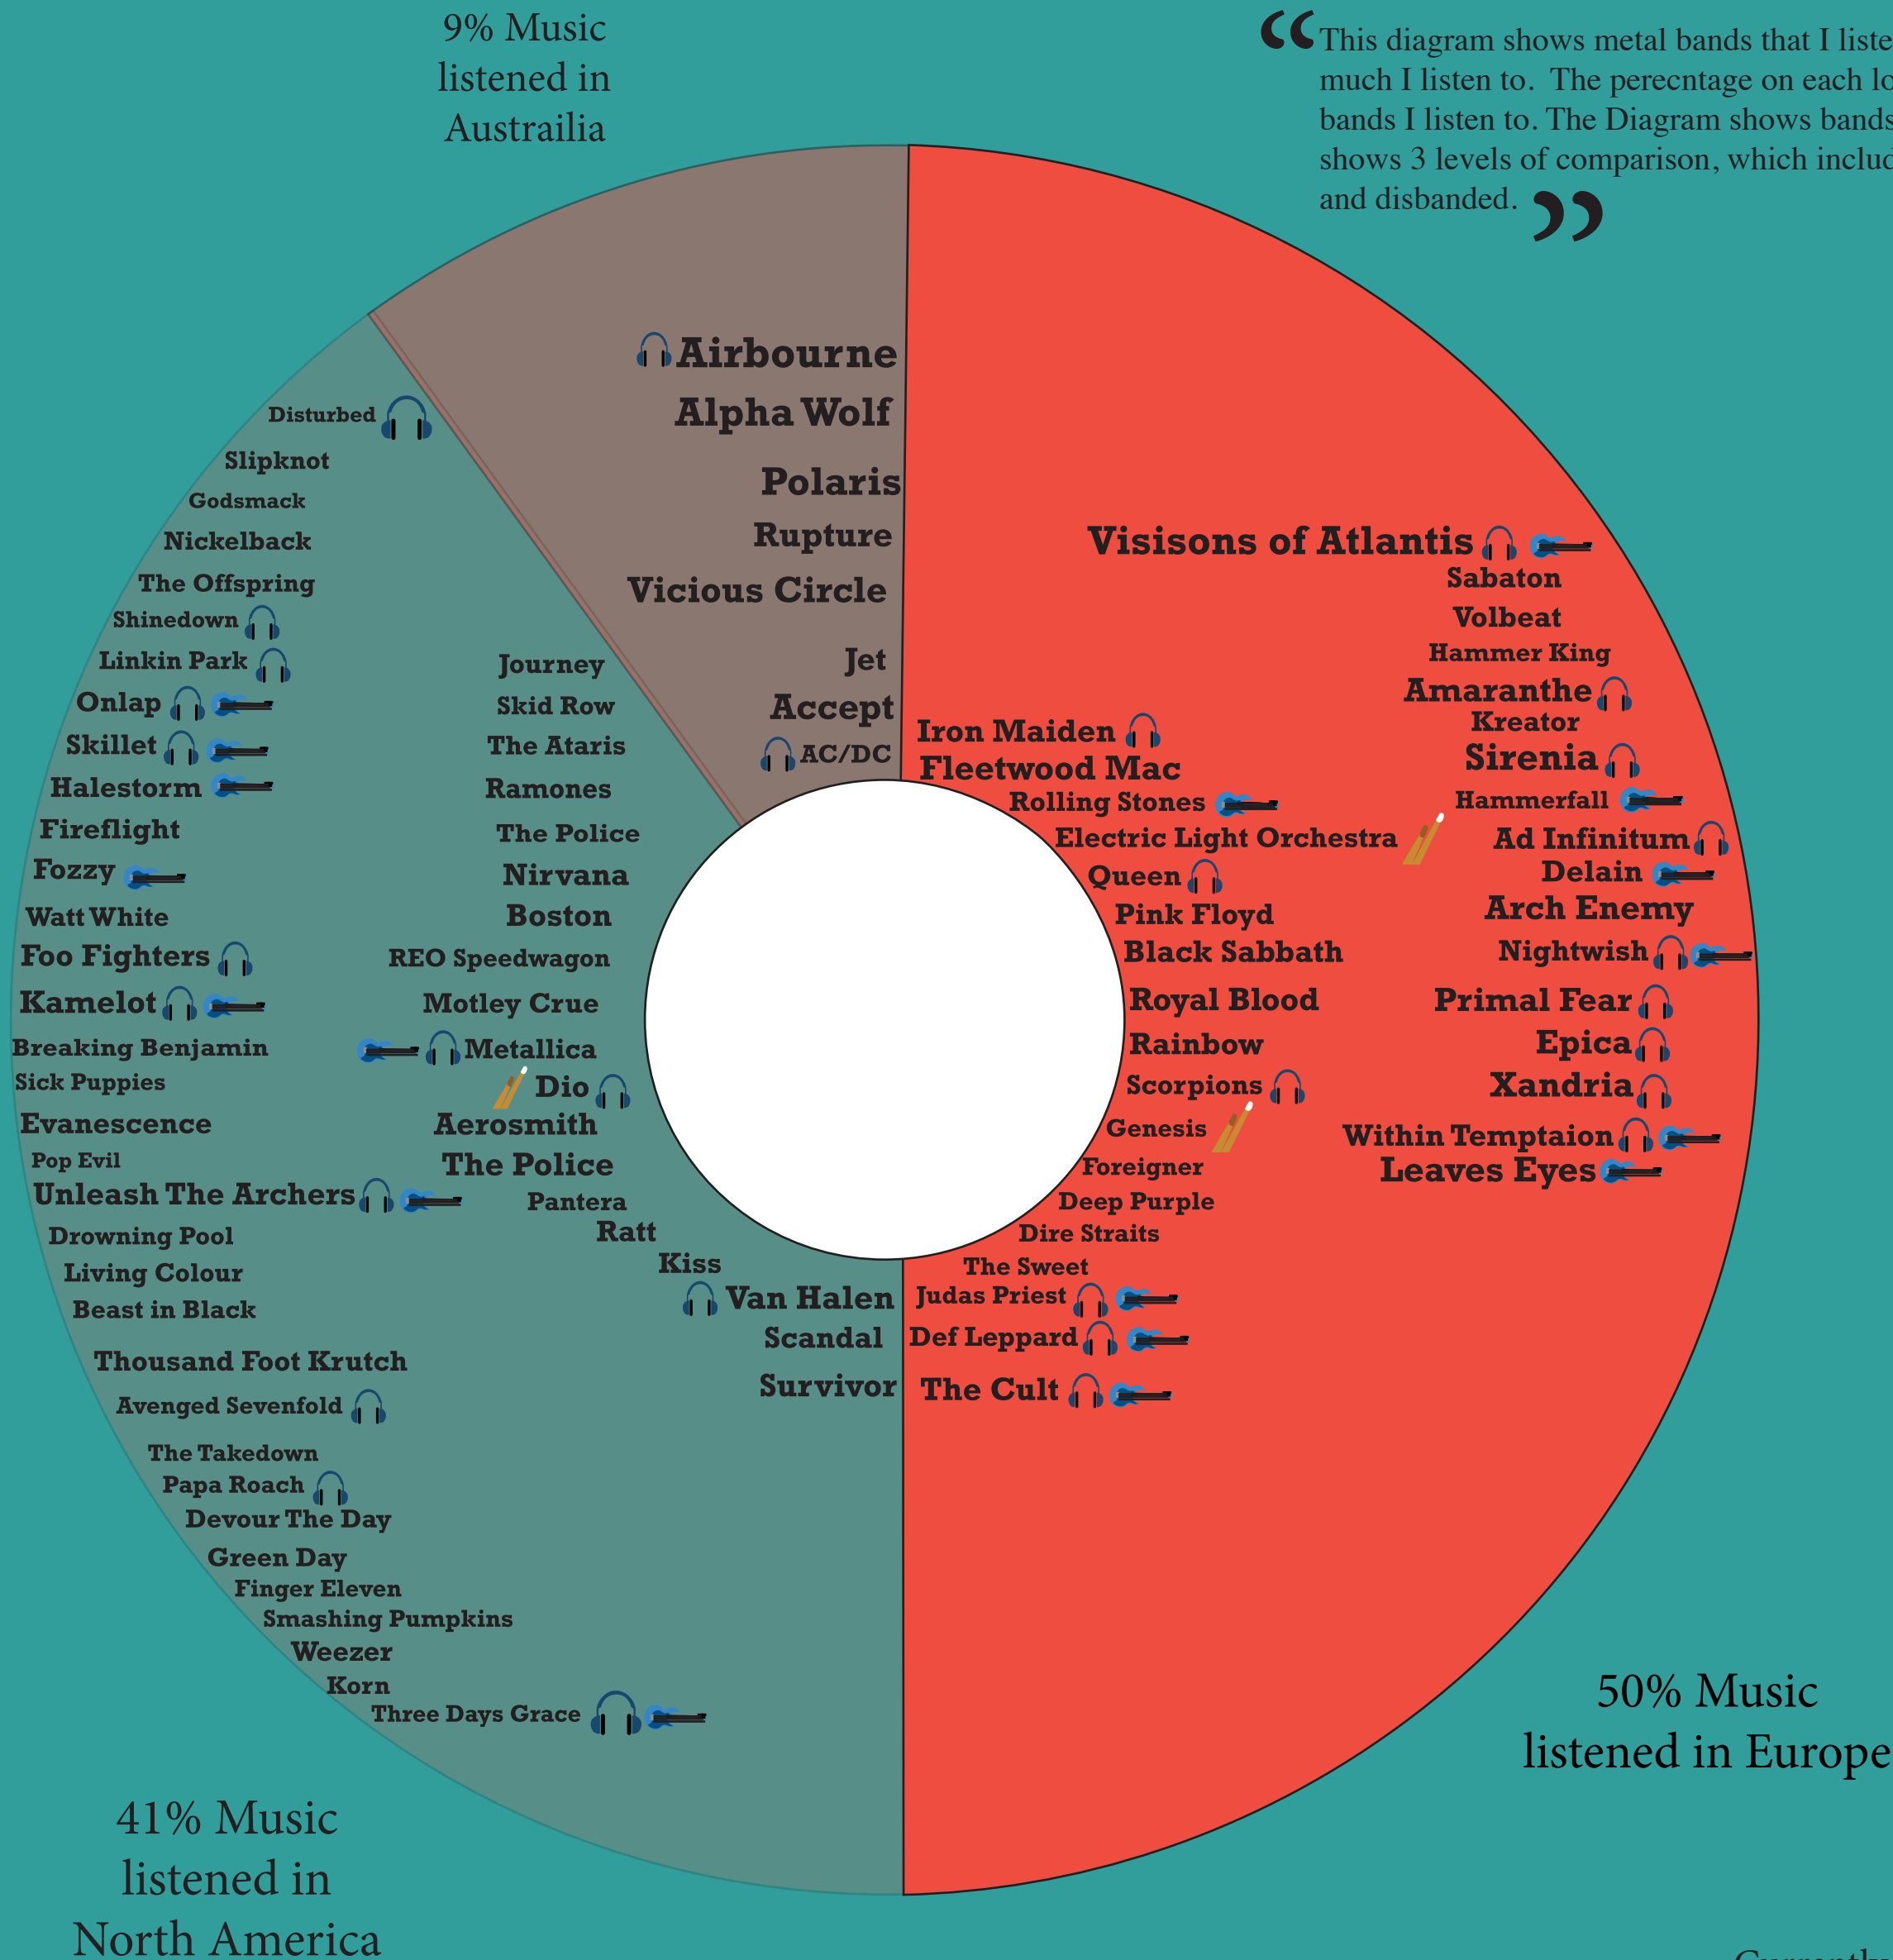

Metal Playlist

“This diagram shows metal bands that I listen to and shows the percentage on how much I listen to. The percentage on each location is based on how much of these bands I listen to. The Diagram shows bands that I listen to and heard of. The key shows 3 levels of comparison, which includes the bands I currently listen, active, and disbanded.”

Key:

Currently Listen: 

Active: 

Disbanded: 